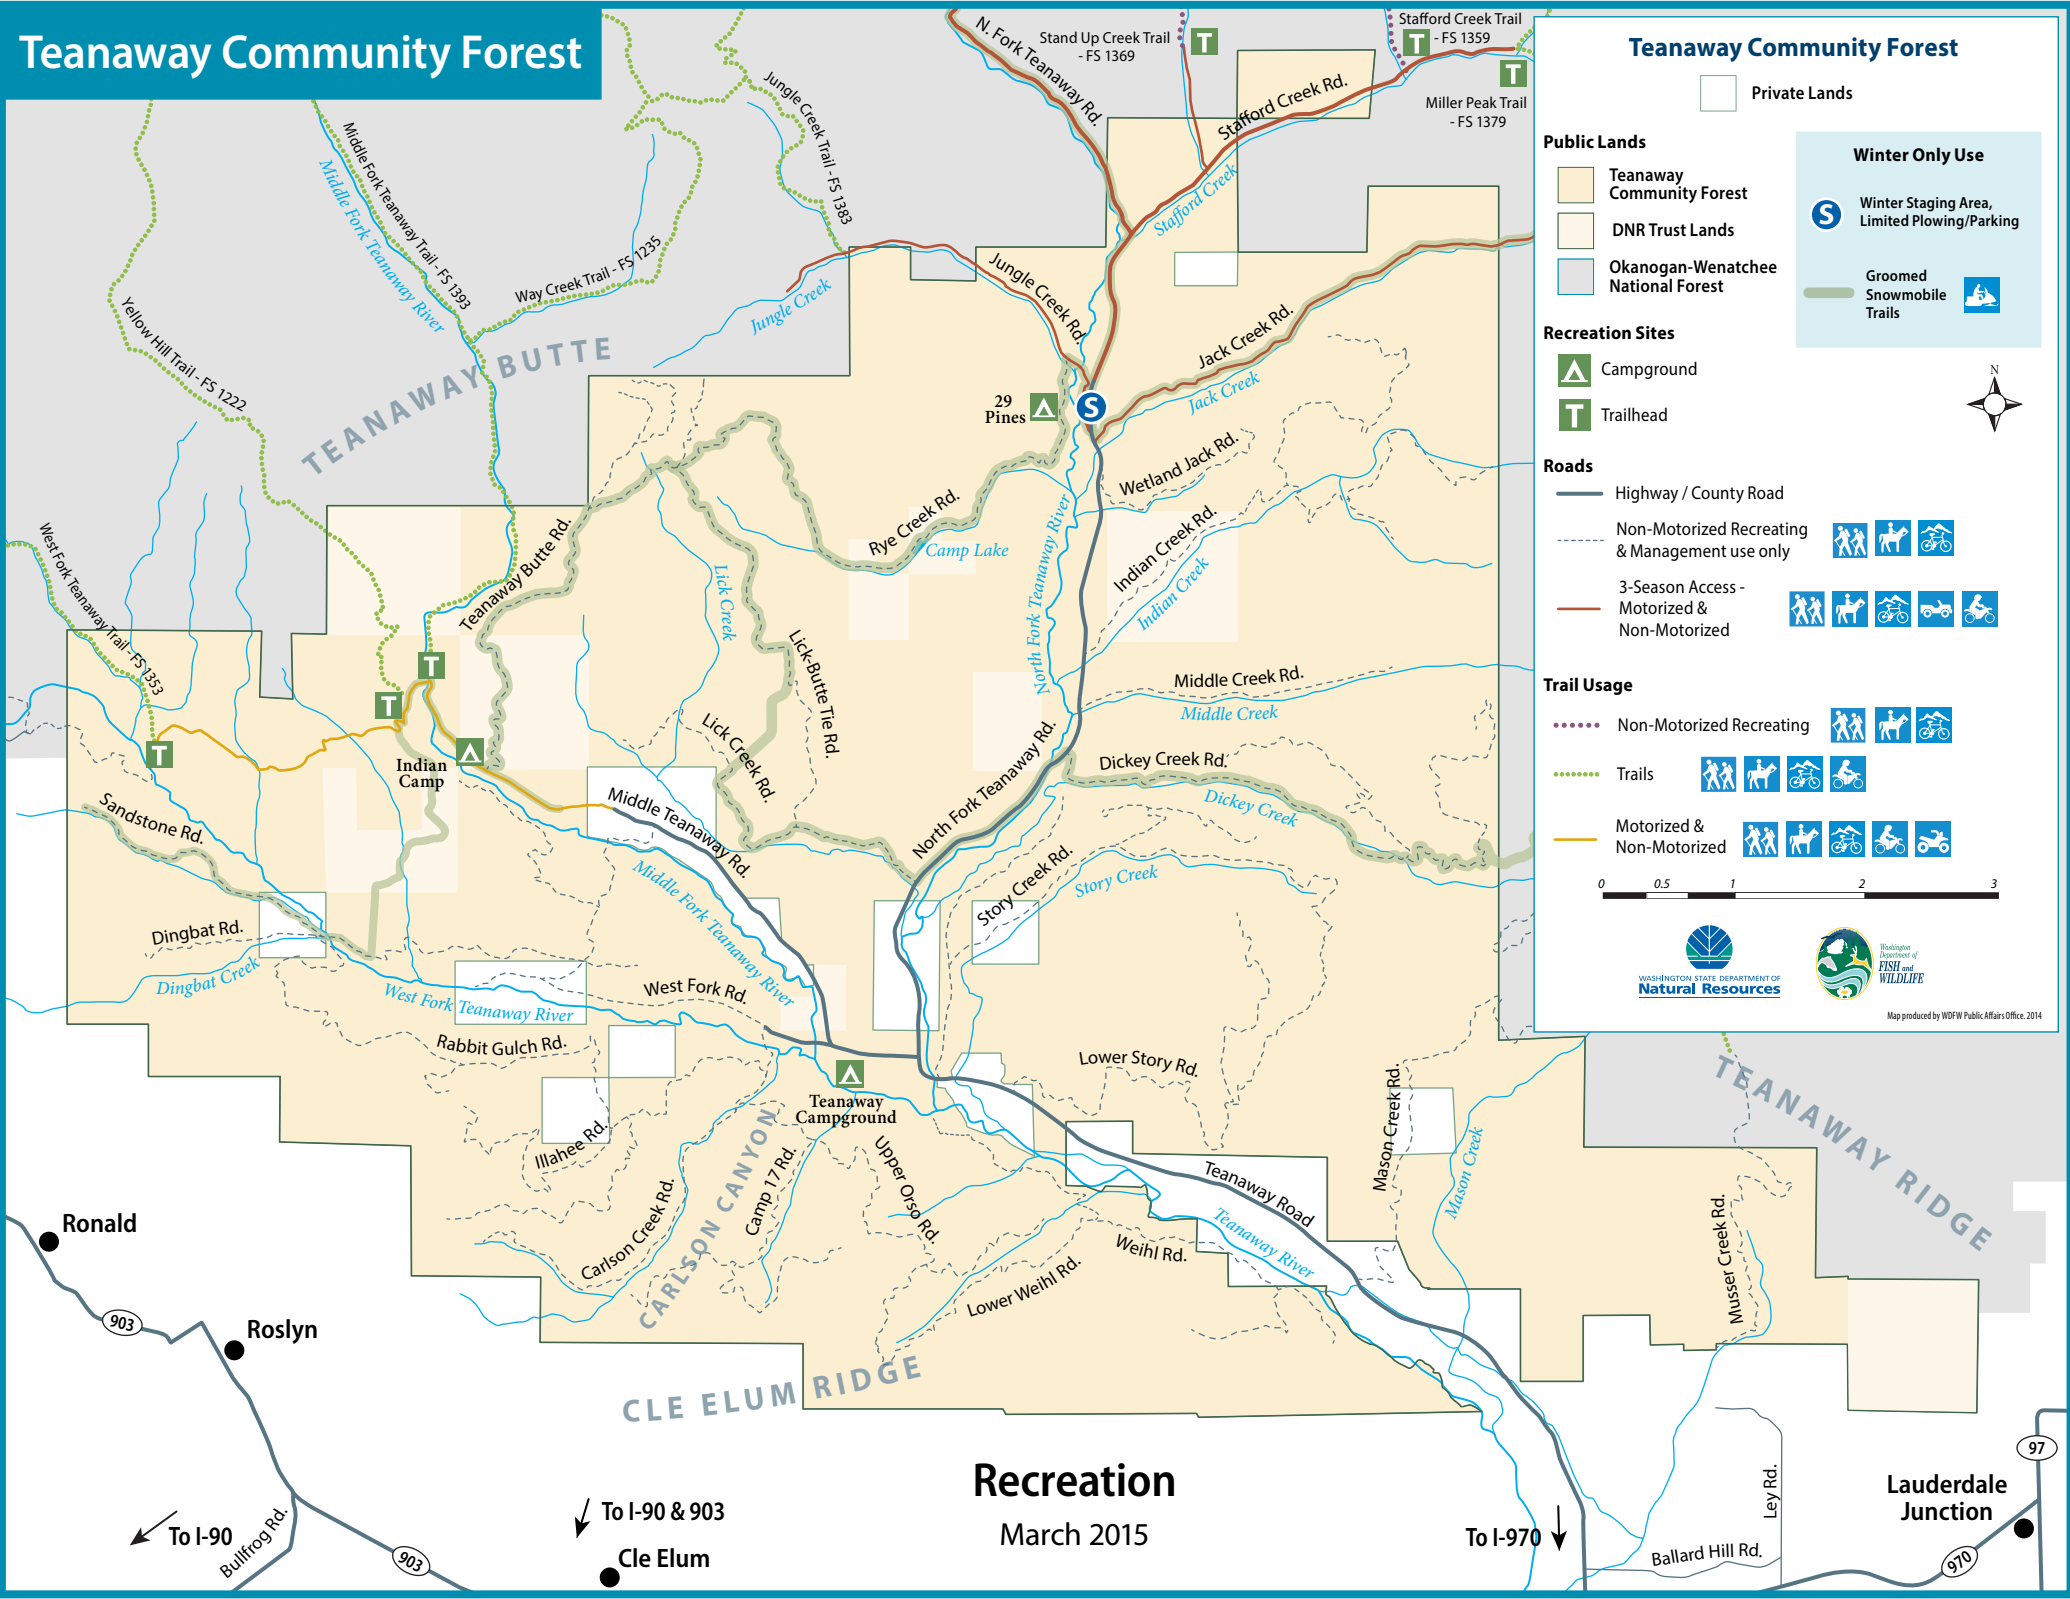

Teanaway Community Forest

Teanaway Community Forest

Private Lands

1. **Public Lands**
2. Teanaway Community Forest
   - DNR Trust Lands
   - Okanogan-Wenatchee National Forest

Winter Only Use

- Winter Staging Area, Limited Plowing/Parking
- Groomed Snowmobile Trails

1. **Recreation Sites**
2. Campground
   - Trailhead

1. **Roads**
2. Highway / County Road
   - Non-Motorized Recreating & Management use only
   - 3-Season Access - Motorized & Non-Motorized

1. **Trail Usage**
2. Non-Motorized Recreating
   - Trails
   - Motorized & Non-Motorized

Recreation
March 2015

← To I-90
Bullfrog Rd.

↓ To I-90 & 903
Cle Elum

To I-970 ↓

Lauderdale Junction